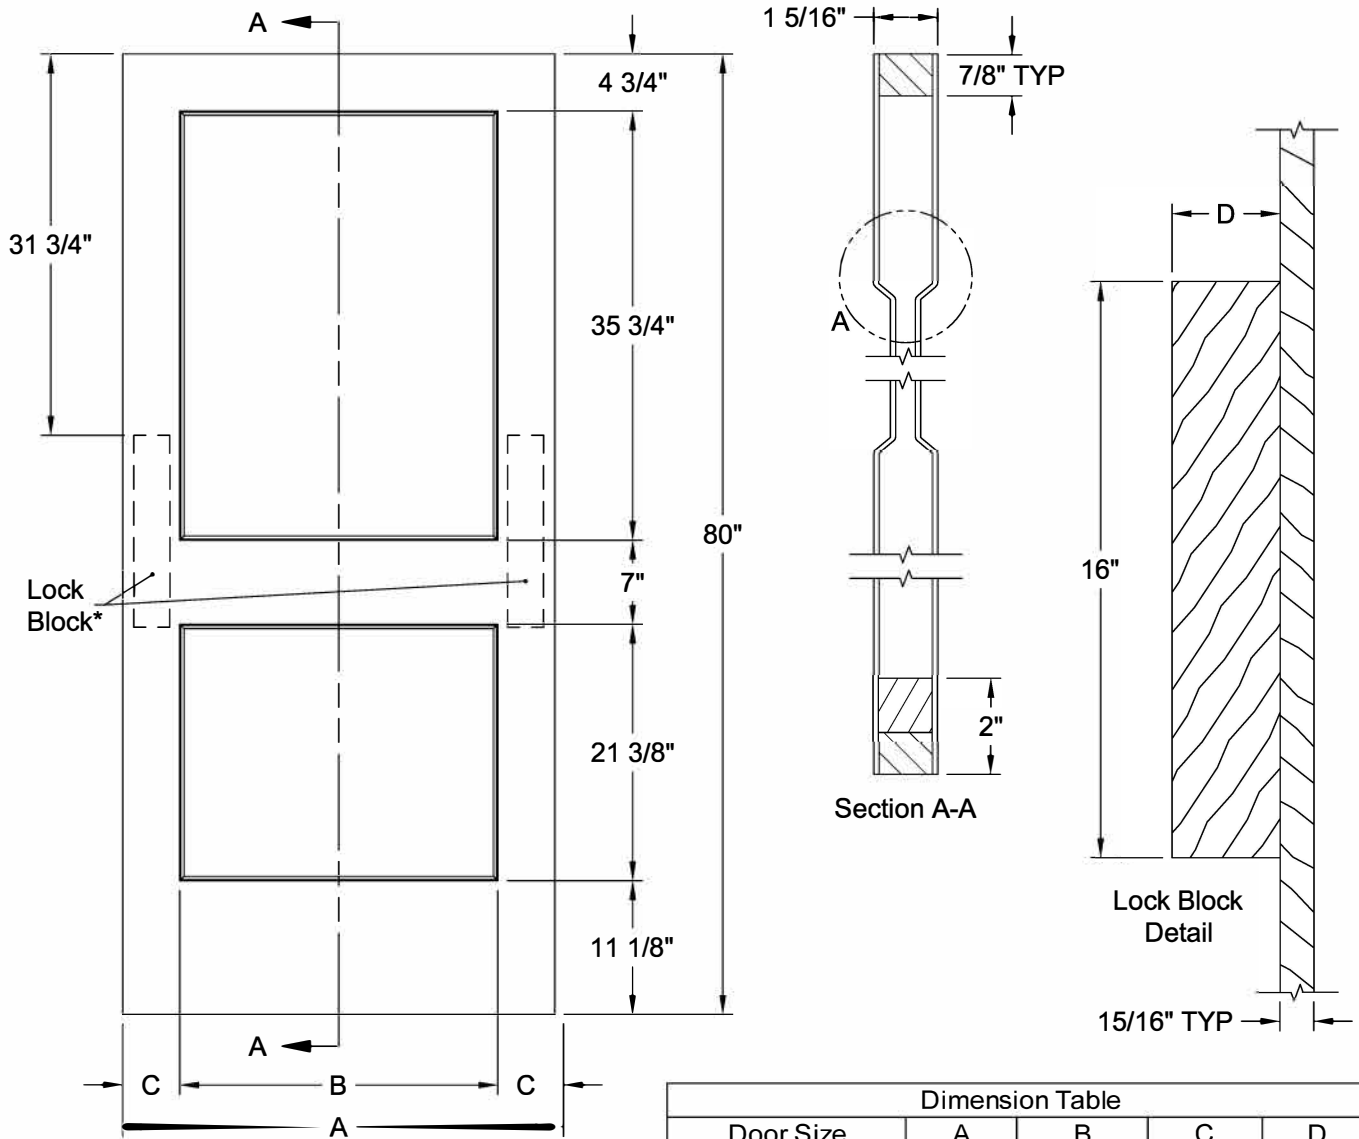

MONROE[®] SMOOTH 6'-8"

Detail A
Monroe Profile

Dimension Table				
Door Size	A	B	C	D
3'-0" x 6'-8"	36"	26 1/2"	4 3/4"	3"
2'-10" x 6'-8"	34"	22 1/2"	5 3/4"	3"
2'-8" x 6'-8"	32"	22 1/2"	4 3/4"	3"
2'-6" x 6'-8"	30"	20 1/2"	4 3/4"	3"
2'-4" x 6'-8"	28"	18 1/2"	4 3/4"	3"
2'-2" x 6'-8"	26"	15 1/2"	5 1/4"	3"
2'-0" x 6'-8"	24"	15 1/2"	4 1/4"	3"
1'-10" x 6'-8"	22"	11 1/2"	5 1/4"	3"
1'-8" x 6'-8"	20"	11 1/2"	4 1/4"	3"
1'-6" x 6'-8"	18"	9 1/4"	4 3/8"	3"
1'-4" x 6'-8"	16"	9 1/4"	3 3/8"	2 1/8"
1'-3" x 6'-8"	15"	7 1/2"	3 3/4"	2 11/16"
1'-2" x 6'-8"	14"	7 1/2"	3 1/4"	2 1/8"
1'-0" x 6'-8"	12"	6"	3"	1 5/8"

* Number and size of Lock Blocks may vary by model and customer selection.
Please specify at time of ordering.